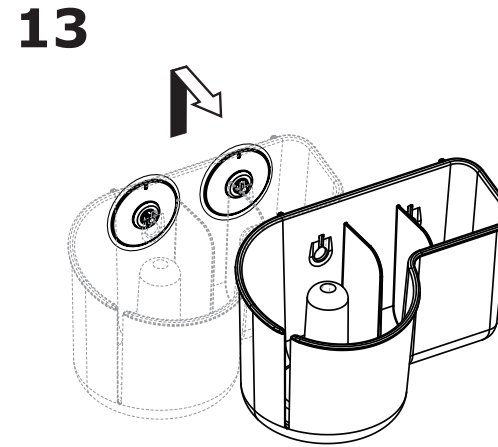

GLÖMSTA

IKEA
Design and Quality
IKEA of Sweden

16039

© Inter IKEA Systems B.V. 2016

2016-09-30
AA-1937737-3

3 kg
(6.6lb)

24H