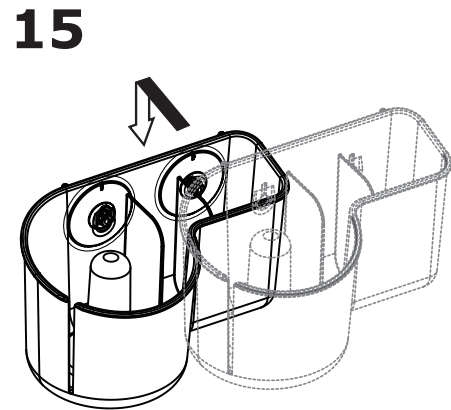

GLÖMSTA

IKEA
Design and Quality
IKEA of Sweden

16039

© Inter IKEA Systems B.V. 2016

2016-09-30
AA-1937737-3

3 kg
(6.6lb)

24H