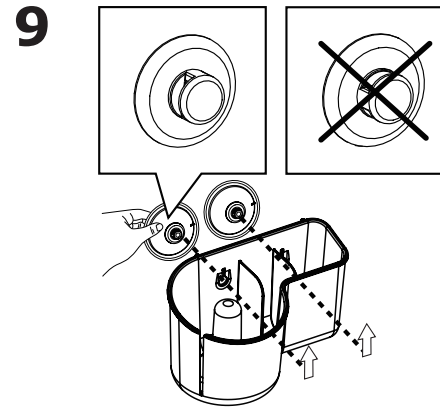

GLÖMSTA

IKEA
Design and Quality
IKEA of Sweden

16039

© Inter IKEA Systems B.V. 2016

2016-09-30
AA-1937737-3

3 kg
(6.6lb)

24H