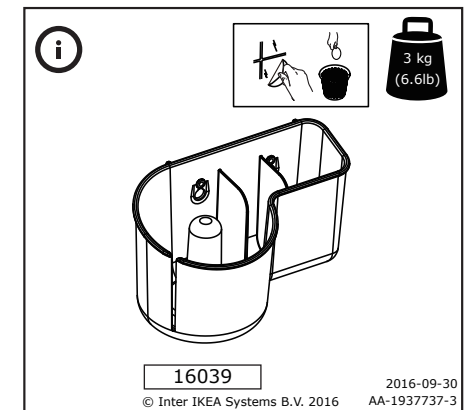

GLÖMSTA

IKEA
Design and Quality
IKEA of Sweden

16039

© Inter IKEA Systems B.V. 2016

2016-09-30
AA-1937737-3

3 kg
(6.6lb)

24H