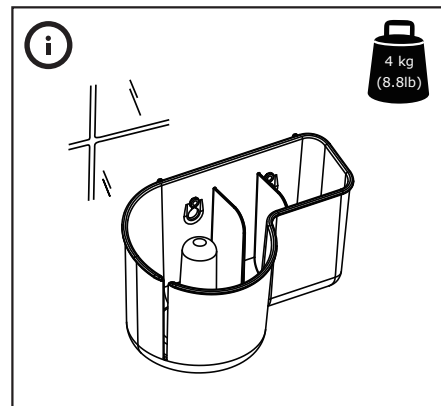

GLÖMSTA

IKEA
Design and Quality
IKEA of Sweden

16039

© Inter IKEA Systems B.V. 2016

2016-09-30
AA-1937737-3

3 kg
(6.6lb)

24H