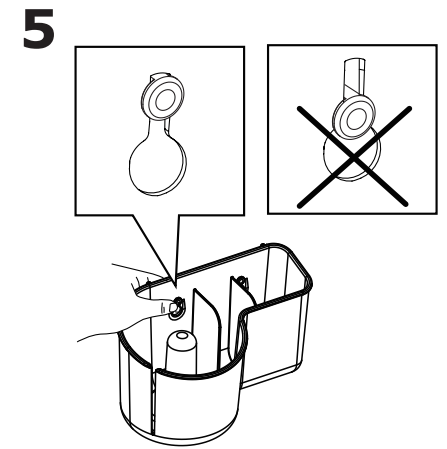

GLÖMSTA

IKEA
Design and Quality
IKEA of Sweden

16039

© Inter IKEA Systems B.V. 2016

2016-09-30
AA-1937737-3

3 kg
(6.6lb)

24H