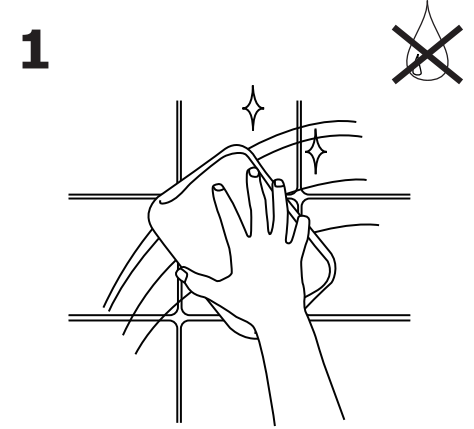

GLÖMSTA

IKEA
Design and Quality
IKEA of Sweden

16039

© Inter IKEA Systems B.V. 2016

2016-09-30
AA-1937737-3

3 kg
(6.6lb)

24H