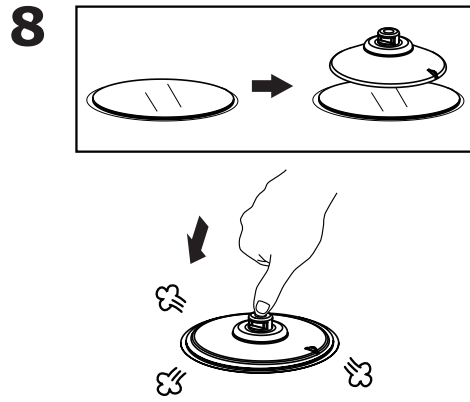

GLÖMSTA

IKEA
Design and Quality
IKEA of Sweden

16039

© Inter IKEA Systems B.V. 2016

2016-09-30
AA-1937737-3

3 kg
(6.6lb)

24H