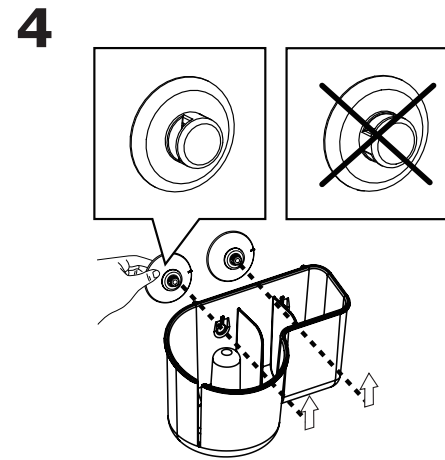

GLÖMSTA

IKEA
Design and Quality
IKEA of Sweden

16039

© Inter IKEA Systems B.V. 2016

2016-09-30
AA-1937737-3

3 kg
(6.6lb)

24H