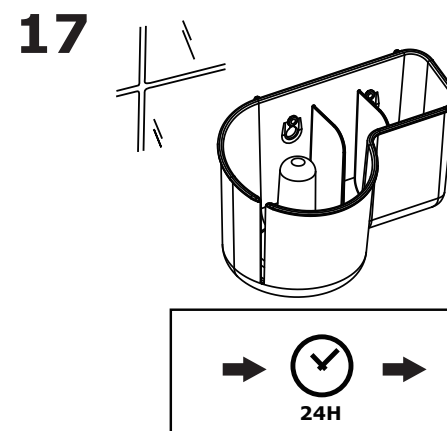

GLÖMSTA

IKEA
Design and Quality
IKEA of Sweden

16039

© Inter IKEA Systems B.V. 2016

2016-09-30
AA-1937737-3

3 kg
(6.6lb)

24H