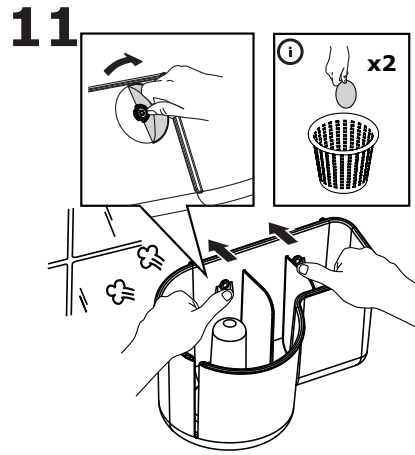

GLÖMSTA

IKEA
Design and Quality
IKEA of Sweden

16039

© Inter IKEA Systems B.V. 2016

2016-09-30
AA-1937737-3

3 kg
(6.6lb)

24H