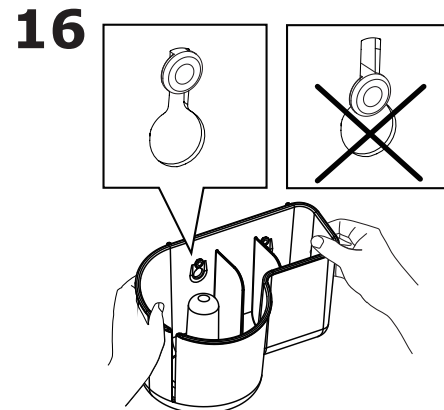

GLÖMSTA

IKEA
Design and Quality
IKEA of Sweden

16039

© Inter IKEA Systems B.V. 2016

2016-09-30
AA-1937737-3

3 kg
(6.6lb)

24H