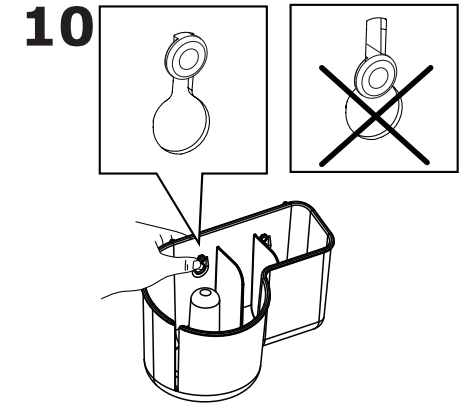

GLÖMSTA

IKEA
Design and Quality
IKEA of Sweden

16039

© Inter IKEA Systems B.V. 2016

2016-09-30
AA-1937737-3

3 kg
(6.6lb)

24H