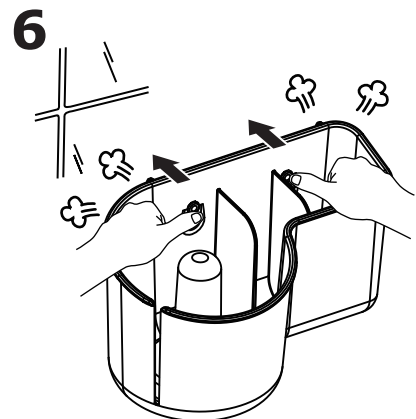

GLÖMSTA

IKEA
Design and Quality
IKEA of Sweden

16039

© Inter IKEA Systems B.V. 2016

2016-09-30
AA-1937737-3

3 kg
(6.6lb)

24H