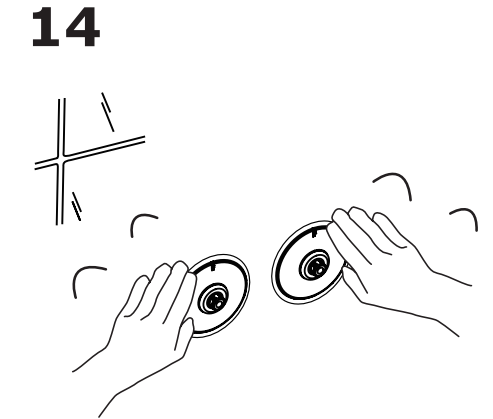

GLÖMSTA

IKEA
Design and Quality
IKEA of Sweden

16039

© Inter IKEA Systems B.V. 2016

2016-09-30
AA-1937737-3

3 kg
(6.6lb)

24H