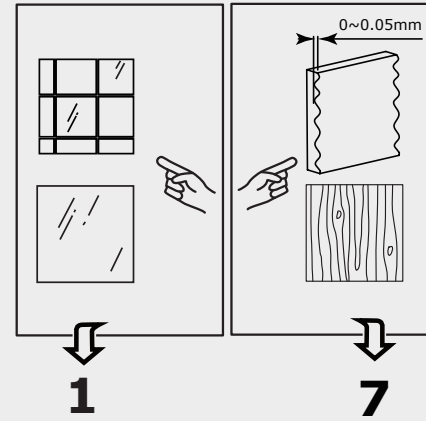

GLÖMSTA

IKEA
Design and Quality
IKEA of Sweden

16039

© Inter IKEA Systems B.V. 2016

2016-09-30
AA-1937737-3

3 kg
(6.6lb)

24H