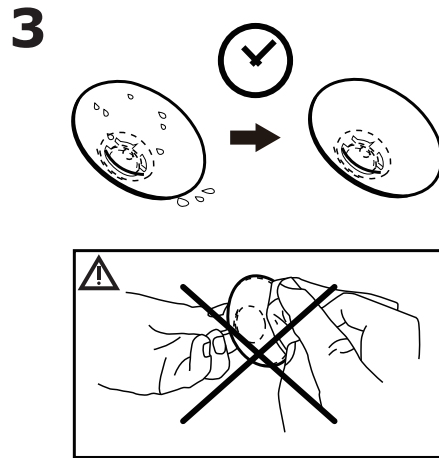

GLÖMSTA

IKEA
Design and Quality
IKEA of Sweden

16039

© Inter IKEA Systems B.V. 2016

2016-09-30
AA-1937737-3

3 kg
(6.6lb)

24H