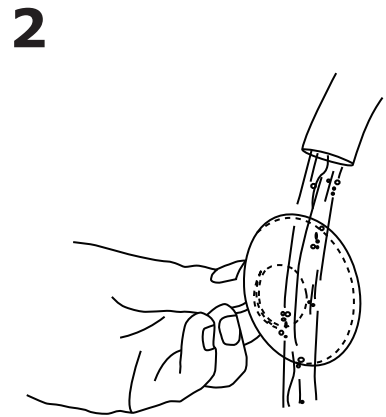

GLÖMSTA

IKEA
Design and Quality
IKEA of Sweden

16039

© Inter IKEA Systems B.V. 2016

2016-09-30
AA-1937737-3

3 kg
(6.6lb)

24H