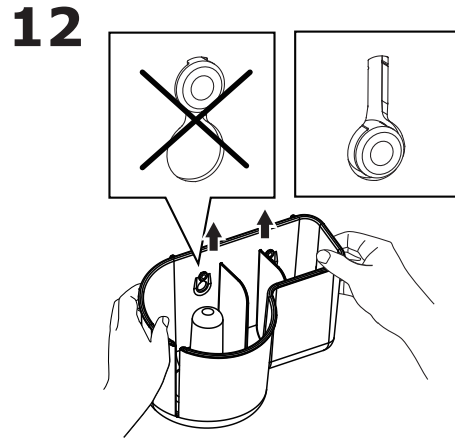

GLÖMSTA

IKEA
Design and Quality
IKEA of Sweden

16039

© Inter IKEA Systems B.V. 2016

2016-09-30
AA-1937737-3

3 kg
(6.6lb)

24H