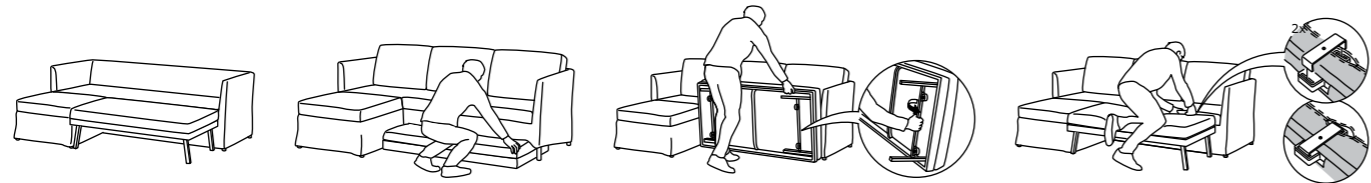

發掘更多資訊 See more at :
IKEA.com.hk

如何打開 HOW TO CONVERT

要將BRÅTHULT梳化床變成寬敞舒適的床十分簡單。先拉出底框，然後反出椅腳，將底框放在適當的位置，並與梳化扣合。這樣就大功告成，好好享受每晚舒適睡眠。

It's easy to transform BRÅTHULT sofa-bed into a spacious and comfortable bed. First, pull out the underframe. Then simply fold out the legs and position the underframe in place and attach it to the sofa – now the bed is ready for a good night's sleep.