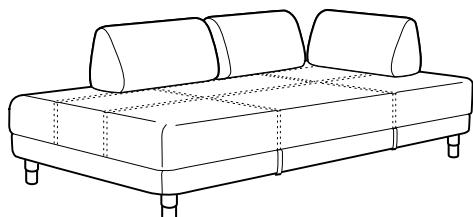

Always comfortable

FLOTTEBO sofa-bed is comfortable regardless if you want to sit, lean back or lie down. You always get support in the right places from the individually encapsulated pocket springs that move independently and follow your body. The loose back cushions also make it easy to adjust the seat depth and the back support. All you need to do to transform the sofa into a spacious bed is to remove the cushions. Quick, easy – and comfortable!

發掘更多資訊 See more at:
IKEA.com.hk

如何打開 HOW TO CONVERT

將FLOTTEBO梳化床變成一張寬敞舒適的床，簡直易如反掌。只需握住把手，將座位提起，就能打開梳化下的充裕貯物空間，裡面可放置您的枕頭被鋪。拆下背墊，整理好床鋪，就可睡個好覺。

It is very easy to convert FLOTTEBO sofa-bed into a spacious and comfortable bed. Just hold the handles and lift the seat upwards. A large storage space with plenty of room for all bedlinen will open up under the seat. Then simply remove the back cushions, make the bed, and enjoy a good night's sleep.

組合示範 COMBINATIONS

尺寸：闊 × 深 × 高

Size: width × depth × height

FLOTTEBO 梳化床 sofa-bed

總尺寸 Overall size: 120×200×79cm

床尺寸 Bed size: 120×200cm

總售價連椅套 Total price including cover

GUNNARED 暗灰色 medium grey	192.974.59	\$5,590
VISSLE 深灰色 dark grey	892.974.65	\$5,090
VISSLE 紫色 purple	492.974.72	\$5,090

FLOTTEBO 梳化床連角几 sofa-bed with side table

總尺寸 Overall size: 120×200×79cm

床尺寸 Bed size: 120×200cm

總售價連椅套及角几 Total price including cover and side table

GUNNARED 暗灰色 medium grey	592.974.24	\$5,890
VISSLE 深灰色 dark grey	092.974.31	\$5,390
VISSLE 紫色 purple	392.974.39	\$5,390