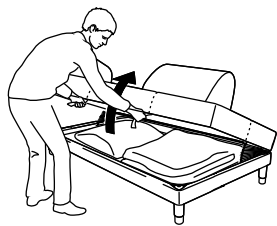

Always comfortable

FLOTTEBO sofa-bed is comfortable regardless if you want to sit, lean back or lie down. You always get support in the right places from the individually encapsulated pocket springs that move independently and follow your body. The loose back cushions also make it easy to adjust the seat depth and the back support. All you need to do to transform the sofa into a spacious bed is to remove the cushions. Quick, easy – and comfortable!

發掘更多資訊 See more at:
IKEA.com.hk

如何打開 HOW TO CONVERT

將FLOTTEBO梳化床變成一張寬敞舒適的床，簡直易如反掌。只需握住把手，將座位提起，就能打開梳化下的充裕貯物空間，裡面可放置您的枕頭被鋪。拆下背墊，整理好床鋪，就可睡個好覺。

It is very easy to convert FLOTTEBO sofa-bed into a spacious and comfortable bed. Just hold the handles and lift the seat upwards. A large storage space with plenty of room for all bedlinen will open up under the seat. Then simply remove the back cushions, make the bed, and enjoy a good night's sleep.