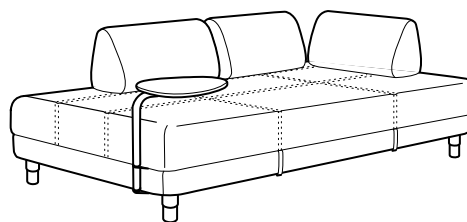

發掘更多資訊 See more at:
IKEA.com.hk

如何打開 HOW TO CONVERT

將FLOTTEBO梳化床變成一張寬敞舒適的床，簡直易如反掌。只需握住把手，將座位提起，就能打開梳化下的充裕貯物空間，裡面可放置您的枕頭被鋪。拆下背墊，整理好床鋪，就可睡個好覺。

It is very easy to convert FLOTTEBO sofa-bed into a spacious and comfortable bed. Just hold the handles and lift the seat upwards. A large storage space with plenty of room for all bedlinen will open up under the seat. Then simply remove the back cushions, make the bed, and enjoy a good night's sleep.

組合示範 COMBINATIONS

尺寸：闊 × 深 × 高

Size: width × depth × height

FLOTTEBO 梳化床 sofa-bed

總尺寸 Overall size: 120×200×79cm

床尺寸 Bed size: 120×200cm

總售價連椅套 Total price including cover

GUNNARED 暗灰色 medium grey	192.974.59	\$5,590
VISSLE 深灰色 dark grey	892.974.65	\$5,090
VISSLE 紫色 purple	492.974.72	\$5,090

FLOTTEBO 梳化床連角几 sofa-bed with side table

總尺寸 Overall size: 120×200×79cm

床尺寸 Bed size: 120×200cm

總售價連椅套及角几 Total price including cover and side table

GUNNARED 暗灰色 medium grey	592.974.24	\$5,890
VISSLE 深灰色 dark grey	092.974.31	\$5,390
VISSLE 紫色 purple	392.974.39	\$5,390