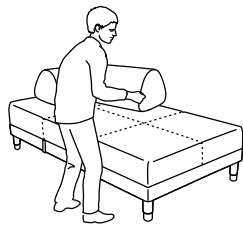

Always comfortable

FLOTTEBO sofa-bed is comfortable regardless if you want to sit, lean back or lie down. You always get support in the right places from the individually encapsulated pocket springs that move independently and follow your body. The loose back cushions also make it easy to adjust the seat depth and the back support. All you need to do to transform the sofa into a spacious bed is to remove the cushions. Quick, easy – and comfortable!

發掘更多資訊 See more at:
IKEA.com.hk

如何打開 HOW TO CONVERT

將FLOTTEBO梳化床變成一張寬敞舒適的床，簡直易如反掌。只需握住把手，將座位提起，就能打開梳化下的充裕貯物空間，裡面可放置您的枕頭被鋪。拆下背墊，整理好床鋪，就可睡個好覺。

It is very easy to convert FLOTTEBO sofa-bed into a spacious and comfortable bed. Just hold the handles and lift the seat upwards. A large storage space with plenty of room for all bedlinen will open up under the seat. Then simply remove the back cushions, make the bed, and enjoy a good night's sleep.

組合示範 COMBINATIONS

尺寸：闊 × 深 × 高

Size: width × depth × height

FLOTTEBO 梳化床 sofa-bed

總尺寸 Overall size: 120×200×79cm

床尺寸 Bed size: 120×200cm

總售價連椅套 Total price including cover

GUNNARED 暗灰色 medium grey	192.974.59	\$5,590
VISSLE 深灰色 dark grey	892.974.65	\$5,090
VISSLE 紫色 purple	492.974.72	\$5,090