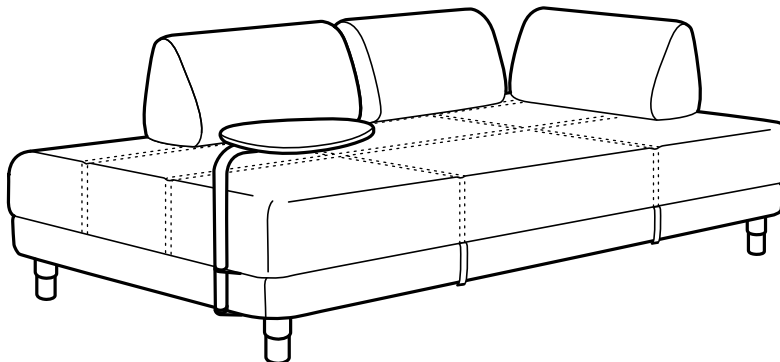

FLOTTEBO

梳化床系列 Sofa-bed series

組件

梳化床 (120×200cm)
角几

MODELS

Sofa-bed (120×200cm)
Side table

可更換椅套
Removable cover

多款椅套款式
Choice of cover

可機洗椅套
Washable cover

內置彈簧設計
Spring core

隨心所欲

FLOTTEBO梳化床設計靈活舒適。背墊可拆除，讓您在梳化上無論坐著放鬆還是躺著睡覺都同樣舒服。座椅下的充裕貯物空間，讓您想收起的物品有容身之所，同時伸手可及。坐下來看看戲、聊聊天，無論您想做什麼，FLOTTEBO梳化床就是讓您隨心所欲的空間。

舒適無比

不論坐直、靠後、還是躺下，在FLOTTEBO梳化床上，任何姿勢都舒適無比。獨立袋裝彈簧能個別調節，緊貼身體線條，讓您得到最適合的承托。活動背墊方便調校座椅深度及背部承托。只需拆除背墊，梳化即可搖身一變，成為一張大床。快捷、簡單又舒適！

A sofa-bed for all of life's activities

FLOTTEBO sofa-bed is designed to be just as flexible as it is comfortable. The removable back cushions make the sofa just as good for relaxing as for sleeping on. The large storage space under the seat has plenty of room for all the things you want to hide away, yet still have close at hand. So sit back and watch a movie or chat with your best friend. FLOTTEBO sofa-bed is for all of life's activities.

Always comfortable

FLOTTEBO sofa-bed is comfortable regardless if you want to sit, lean back or lie down. You always get support in the right places from the individually encapsulated pocket springs that move independently and follow your body. The loose back cushions also make it easy to adjust the seat depth and the back support. All you need to do to transform the sofa into a spacious bed is to remove the cushions. Quick, easy – and comfortable!