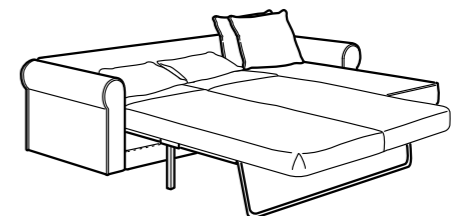

GRÖNLID 三座位梳化床連躺椅 3-seat sofa-bed with chaise longue
總尺寸 Overall size: 277×98/164×104cm

總售價連椅套 Total price including cover		
INSEROS 白色 white	892.784.76	$9,500
LJUNGEN 深紅色 dark red	492.784.83	$10,300
LJUNGEN 淺綠色 light green	492.784.97	$10,300
LJUNGEN 暗灰色 medium grey	792.785.04	$10,300
SPORDA 米色 natural	292.785.11	$10,900
KIMSTAD 深褐色 dark brown	492.785.29	$11,800