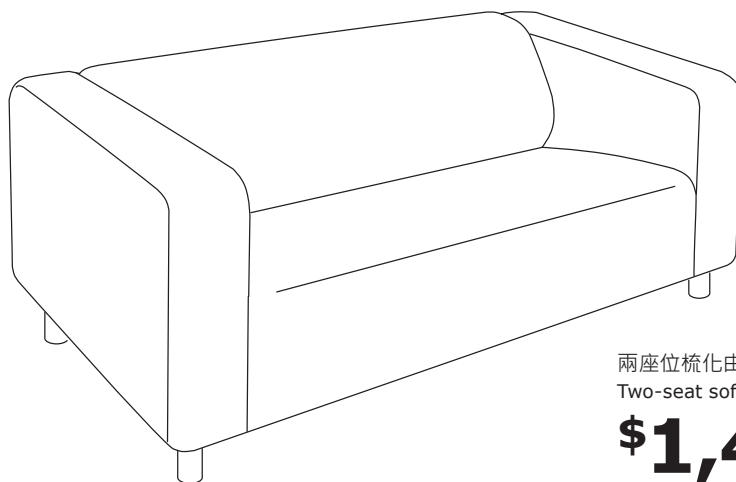

KLIPPAN

梳化系列 Sofa series

款式

兩座位梳化
小型兩座位梳化

MODELS

2-seat sofa
Compact 2-seat sofa

多款椅套款式
Choice of cover

可更換椅套
Removable cover

可機洗椅套
Washable cover

塗層布料
Coated fabric

10年
品質保證
Guarantee

詳情請參閱品質保證單張
Read more in the
guarantee leaflet.

兩座位梳化由
Two-seat sofa from:

\$1,490起

讓您最愛的梳化煥然一新

KLIPPAN梳化是最受歡迎的經典產品，耐用的彈簧令梳化有彈性又舒適，大方的設計可輕易配搭大多數家居布置，價格亦非常相宜。布梳化的椅框並未組裝，這可讓包裝變小，方便運送。多款可清洗椅套以供選購，您可運用不同布套將KLIPPAN梳化設計成各式風格。

Sofa for everyone

KLIPPAN seating series includes a 2-seat sofa and a compact 2-seat sofa, and they are all just as perky and popular. The durable metal springs give the sofa its springy comfort and ensure the seat will have a long, full life. If you want extra cosy moments in KLIPPAN, add pillows, blankets – and whatever else you like.

發掘更多資訊 See more at:
IKEA.com.hk

所有配件及售價 ALL PARTS AND PRICES

闊 × 深 × 高 Width × Depth × Height	 小型兩座位梳化 Compact 2-seat sofa 138×87×67cm		 兩座位梳化 2-seat sofa 177×88×66cm (保護塗層布套 Coated fabric cover) 180×88×66cm (布料椅套 Fabric cover)	
	梳化框連椅套 Complete with cover	淨椅套 Cover only	梳化框連椅套 Complete with cover	淨椅套 Cover only
VISSLE 椅套 Cover		\$300		\$300
灰色 Grey	\$1,300	002.896.14	\$1,490	002.788.56
淺藍色 Light blue	—	—	\$1,490	804.256.36
鮮黃色 Bright yellow	\$1,300	603.946.50	—	—
MATTSBO 椅套 Cover		—		\$600
彩色 Multicolour	—	—	\$1,790	004.256.21
KABUSA 椅套 Cover		—		\$600
深灰色 Dark grey	—	—	\$1,790	703.987.23
淨椅框 Frame only	\$1,000 602.793.82		\$1,190 101.605.35	
BOMSTAD 連保護塗層布套 Complete with coated fabric cover				
黑色 Black	—	—	\$2,290	103.993.15
褐色 Brown	—	—	\$2,290	003.993.25