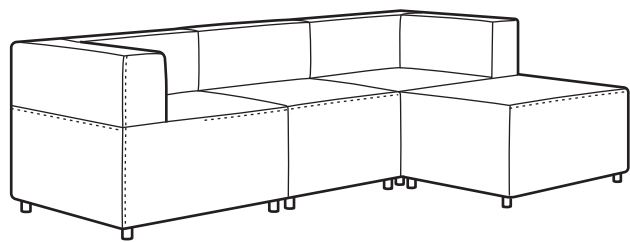

此組合所需用的組件 Modules included in this combination

KUNGSHAMN 單座位組合式梳化 1-seat module	× 1
KUNGSHAMN 角位組合式梳化 corner module	× 1

三座位組合式梳化

3-seat modular sofa

總尺寸 Overall size: 237×152×71cm

總售價連椅套 Total price including cover

IDEKULLA 米黃色 beige	992.513.82	$4,800
IDEKULLA 粉紅色 pink	092.513.86	$4,800

此組合所需用的組件 Modules included in this combination

KUNGSHAMN 單座位組合式梳化 1-seat module	× 1
KUNGSHAMN 角位組合式梳化 corner module	× 2
KUNGSHAMN 組合式腳凳 footstool module	× 1

This is how KUNGSHAMN modular sofa can look – or why not in a completely different way. Here we show just a few examples of all the possibilities. You can quickly and easily create a new sofa combination by switching around or adding modules. If you would like to mix different covers, it's possible! Plan your sofa in the planning tool.