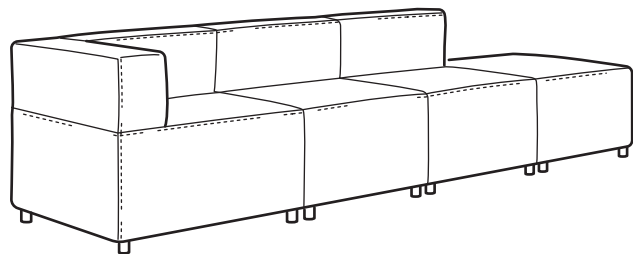

四座位組合式梳化

4-seat modular sofa

總尺寸 Overall size: 286×85×71cm

總售價連椅套 Total price including cover

IDEKULLA 米黃色 beige	292.456.10	$4,600
IDEKULLA 粉紅色 pink	892.453.44	$4,600

此組合所需用的組件 Modules included in this combination

KUNGSHAMN 單座位組合式梳化 1-seat module	× 2
KUNGSHAMN 角位組合式梳化 corner module	× 1
KUNGSHAMN 組合式腳凳 footstool module	× 1