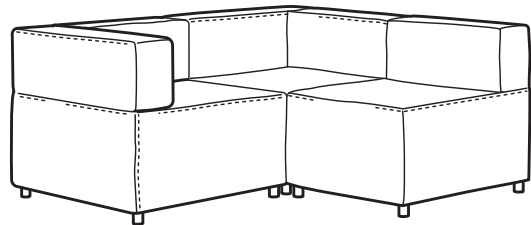

Durable in different ways

Tough tests are an important way to check the durability of our fabric covers, but they don't tell the whole story. Durability also depends on materials, construction and manner of use. Heavy, tightly woven fabrics with a flat surface are most resistant to abrasion. Fabrics with a mixture of natural and synthetic fibres can withstand abrasion better than fabrics with only natural fibres. Yarn-dyed fabrics are more durable than fabrics with printed patterns. And a dirty cover wears out faster than a clean one. The fabric is also affected by how you use your sofa of course.

	清洗指引 Washing instructions	抗磨能力(次數) Resistance to abrasion (cycles)
IDEKULLA	紋理帶有輕微雙色效果。全聚酯纖維。 Two-toned subtle structure. 100% polyester.	25,000
YTTERED	帶有鮮艷圖案的印花布。全棉。 Printed fabric with a bright pattern. 100% cotton.	25,000

組合示範 COMBINATIONS

KUNGSHAMN組合式梳化可拼出這個組合，何不玩轉一番？以下我們提供數個靈感，不妨以不同的角度、增加組件，創造出獨一無二的梳化組合。更可隨時配搭不同款式的布套！歡迎使用我們的設計軟件設計您的梳化。

兩座位角位組合式梳化

2-seat modular corner sofa

總尺寸 Overall size: 170×152×71cm

總售價連椅套 Total price including cover

IDEKULLA 米黃色 beige	692.453.64	$3,850
IDEKULLA 粉紅色 pink	692.481.74	$3,850
YTTERED 彩色 multicolour	492.495.46	$3,850