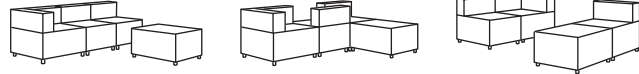

四座位組合式梳化

4-seat modular sofa

總尺寸 Overall size: 286×85×71cm

總售價連椅套 Total price including cover

IDEKULLA 米黃色 beige	292.456.10	$4,600
IDEKULLA 粉紅色 pink	892.453.44	$4,600

此組合所需用的組件 Modules included in this combination

KUNGSHAMN 單座位組合式梳化 1-seat module	× 2
KUNGSHAMN 角位組合式梳化 corner module	× 1
KUNGSHAMN 組合式腳凳 footstool module	× 1