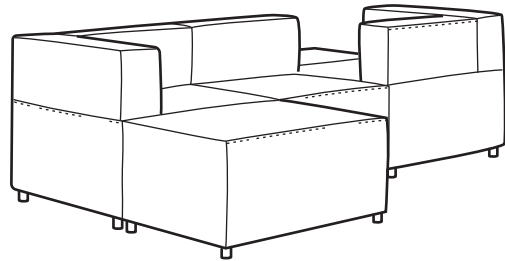

三座位組合式梳化

3-seat modular sofa

總尺寸 Overall size: 237×219×71cm

總售價連椅套 Total price including cover

IDEKULLA 米黃色 beige	492.513.94	$5,750
IDEKULLA 粉紅色 pink	592.513.98	$5,750

此組合所需用的組件 Modules included in this combination

KUNGSHAMN 單座位組合式梳化 1-seat module	× 1
KUNGSHAMN 角位組合式梳化 corner module	× 2
KUNGSHAMN 組合式腳凳 footstool module	× 2