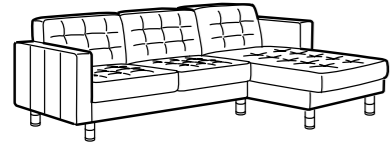

組合示範 COMBINATIONS

尺寸：闊 × 深 × 高
Size: width × depth × height

百變角位梳化：組合LANDSKRONA梳化系列的兩座位梳化及躺椅，變出靈活百變的舒適梳化。

Flexible corner sofa. By combining the 2-seat sofa and the chaise longue from the LANDSKRONA sofa series you can create a comfortable sofa that's easy to place in the room.

總尺寸 Overall size: 242×89/158×78cm

此組合連GUNNARED布料
This combination in GUNNARED fabric **\$8,090**

此組合連GRANN/BOMSTAD真皮及塗層布料
This combination in GRANN/BOMSTAD leather and coated fabric **\$9,090**

寬敞舒適：組合LANDSKRONA梳化系列的三座位梳化及兩張躺椅，打造寬敞舒適的U型梳化，讓您盡情伸展。

Plenty of room. If you combine the three-seat sofa and 2 chaise longues from the LANDSKRONA seating series, you get a generous U-shaped sofa with plenty of seating. And plenty of room to really stretch out.