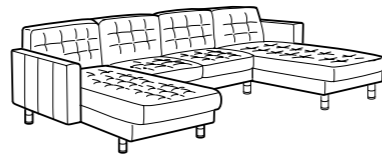

組合示範 COMBINATIONS

尺寸：闊 × 深 × 高
Size: width × depth × height

百變角位梳化：組合LANDSKRONA梳化系列的兩座位梳化及躺椅，變出靈活百變的舒適梳化。

Flexible corner sofa. By combining the 2-seat sofa and the chaise longue from the LANDSKRONA sofa series you can create a comfortable sofa that's easy to place in the room.

總尺寸 Overall size: 242×89/158×78cm

此組合連GUNNARED布料
This combination in GUNNARED fabric **\$8,090**

此組合連GRANN/BOMSTAD真皮及塗層布料
This combination in GRANN/BOMSTAD leather and coated fabric **\$9,090**

寬敞舒適：組合LANDSKRONA梳化系列的三座位梳化及兩張躺椅，打造寬敞舒適的U型梳化，讓您盡情伸展。

Plenty of room. If you combine the three-seat sofa and 2 chaise longues from the LANDSKRONA seating series, you get a generous U-shaped sofa with plenty of seating. And plenty of room to really stretch out.