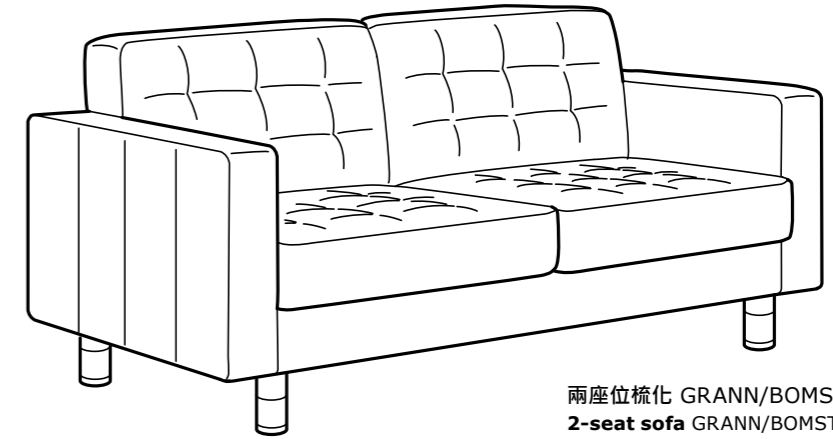

購物指南 BUYING GUIDE

LANDSKRONA

梳化系列 Seating series

款式

腳凳
扶手椅
躺椅
兩座位梳化
三座位梳化

MODELS

Footstool
Armchair
Chaise longue add-on unit
2-seat sofa
3-seat sofa

多款椅套款式
Choice of cover

多款椅腳款式
Choice of legs

固定椅套
Fixed cover

真皮及塗層布料
Leather and coated fabric

詳情請參閱品質保證單張
Read more in the guarantee leaflet.

兩座位梳化 GRANN/BOMSTAD黑色
2-seat sofa GRANN/BOMSTAD black

\$4,790

LANDSKRONA梳化系列高貴典雅，輕易融入家居及生活，自由選擇座位數目、形狀及功能。如家庭人數增加，生活需要改變，梳化組件都可因應需要隨時增加。而且，布套備有皮革、塗層布料或布料，您更可選擇木或金屬製椅腳。

座墊填滿高彈性泡膠，給予身體適當的承托，起身後，泡膠迅速變回原狀，令梳化柔軟舒適，經久耐用。無論家居是什麼模樣，系列的功能，多變的組合，實用的尺寸都使梳化成為您每天最佳的伙伴。

The elegant LANDSKRONA sofa series can easily be adapted to your home and your life. Choose the number of seats, shape and functions. If the family grows and the needs change, you can add to your sofa and let it grow with you. Choose a cover in leather and coated fabric, or in fabric – and choose if you want sofa legs in wood or metal. Matching sleeves for the legs are included.