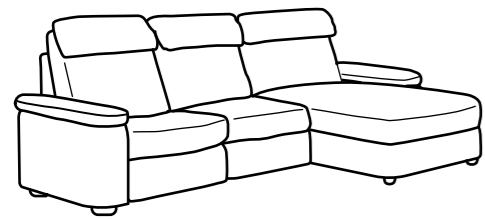

## 組合示範 COMBINATIONS

尺寸：闊×深×高  
Size: width × depth × height

**LIDHULT 三座位梳化連躺椅**  
**3-seat sofa with chaise lounge**

總尺寸 Overall size: 279×98/164×102cm

總售價連椅套 **Total price including cover**

GASSEBOL 淺米黃色 light beige	192.571.61	<b>\$9,190</b>
LEJDE 灰色/黑色 grey/black	892.571.67	<b>\$10,790</b>
LEJDE 啡紅色 red-brown	792.571.77	<b>\$10,790</b>
GRANN/BOMSTAD 深褐色 dark brown	092.571.28	<b>\$17,990</b>

**LIDHULT 四座位角位梳化**  
**corner sofa, 4-seat**

總尺寸 Overall size: 205/275×98×102cm

總售價連椅套 **Total price including cover**

GASSEBOL 淺米黃色 light beige	192.574.58	<b>\$10,880</b>
LEJDE 灰色/黑色 grey/black	192.574.63	<b>\$12,780</b>
LEJDE 啡紅色 red-brown	092.574.73	<b>\$12,780</b>
GRANN/BOMSTAD 深褐色 dark brown	792.574.17	<b>\$19,980</b>

**LIDHULT 兩座位梳化床**  
**2-seat sofa-bed**

總尺寸 Overall size: 208×98/240×102cm

總售價連椅套 **Total price including cover**

GASSEBOL 淺米黃色 light beige	192.570.62	<b>\$8,800</b>
LEJDE 灰色/黑色 grey/black	692.570.74	<b>\$10,200</b>
LEJDE 啡紅色 red-brown	992.570.77	<b>\$10,200</b>
GRANN/BOMSTAD 深褐色 dark brown	192.660.09	<b>\$16,300</b>

### It doesn't get more comfortable!

LIDHULT sofa is designed in the smallest detail for maximum comfort. It feels inviting and embracing with built-in lumbar support in the high back and a nice neck cushion. Pocket springs provide support where needed and follow the body precisely, while the top layer of ball fibre makes the sofa extra soft. The seats are also generous so that everyone sits with maximum comfort – regardless if it's TV night or relaxing with family and friends. It doesn't get more comfortable!