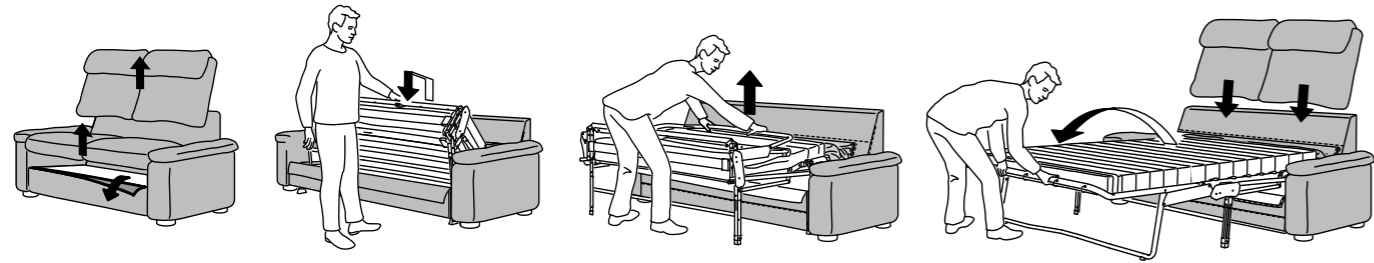

如何打開 HOW TO CONVERT

一托一開，簡易變身！

輕輕鬆鬆將LIDHULT梳化變成柔軟大床。先把梳化椅墊卸下，然後放下座位前方的布料。提起底架後再拉向自己，最後反開並放下床腳。若您想舒適地躺在床上看電視或看書，亦可放回梳化靠背。

Lift and fold out – and it's ready!

It is easy to transform LIDHULT sofa bed into a spacious and comfortable bed. Start by taking off the sofa cushions. Fold down the fabric piece at the front edge of the seat. Then lift the underframe and pull it towards you. Finally, fold down the foot of the bed. If you want to watch TV or read in bed with comfortable back support, feel free to put back the sofa's back cushions.

所有配件及售價 ALL PARTS AND PRICES

尺寸：闊 × 深 × 高。總售價連椅套。
Size: width × depth × height. Total price including cover.

LIDHULT 單座位組合 1-seat section 71×98×95cm

GASSEBOL 淺米黃色 light beige	392.895.47	$2,090
LEJDE 灰色/黑色 grey/black	892.895.40	$2,190
LEJDE 啡紅色 red-brown	692.895.41	$2,190
GRANN/BOMSTAD 深褐色 dark brown	604.040.22	$4,490
淨椅框 Frame only	104.040.05	$1,500

LIDHULT 躺椅組合 chaise lounge section 90×164×95cm

GASSEBOL 淺米黃色 light beige	292.899.39	$4,200
LEJDE 灰色/黑色 grey/black	392.899.29	$5,000
LEJDE 啡紅色 red-brown	492.899.24	$5,000
GRANN/BOMSTAD 深褐色 dark brown	204.058.77	$8,500
淨椅框 Frame only	604.056.20	$2,500

LIDHULT 兩座位組合 2-seat section 141×98×95cm

GASSEBOL 淺米黃色 light beige	392.898.92	$3,490
LEJDE 灰色/黑色 grey/black	192.898.74	$3,790
LEJDE 啡紅色 red-brown	292.898.78	$3,790
GRANN/BOMSTAD 深褐色 dark brown	704.043.71	$6,990
淨椅框 Frame only	804.043.56	$2,000

LIDHULT 角位組合 corner section 154×98×95cm

GASSEBOL 淺米黃色 light beige	392.899.72	$3,800
LEJDE 灰色/黑色 grey/black	292.899.63	$4,800
LEJDE 啡紅色 red-brown	392.899.53	$4,800
GRANN/BOMSTAD 深褐色 dark brown	804.055.96	$6,000
淨椅框 Frame only	204.055.75	$2,300

LIDHULT 三座位組合 3-seat section 211×98×95cm

GASSEBOL 淺米黃色 light beige	492.899.19	$4,690
LEJDE 灰色/黑色 grey/black	292.899.01	$5,190
LEJDE 啡紅色 red-brown	392.899.05	$5,190
GRANN/BOMSTAD 深褐色 dark brown	004.050.86	$9,490
淨椅框 Frame only	704.050.35	$2,700

LIDHULT 開放式梳化連貯物 open end section with storage 101×72×42cm

GASSEBOL 淺米黃色 light beige	492.899.95	$2,000
LEJDE 灰色/黑色 grey/black	292.899.82	$2,500
LEJDE 啡紅色 red-brown	392.899.86	$2,500
GRANN/BOMSTAD 深褐色 dark brown	604.058.04	$3,500
淨椅框 Frame only	104.056.13	$1,500

LIDHULT 兩座位梳化床 2-seat sofa-bed section 160×98×95cm

GASSEBOL 淺米黃色 light beige	492.900.55	$7,300
LEJDE 灰色/黑色 grey/black	392.900.13	$8,200
LEJDE 啡紅色 red-brown	492.900.03	$8,200
GRANN/BOMSTAD 深褐色 dark brown	292.931.06	$13,800
淨椅框 Frame only		$4,900
梳化床裝置 sofa-bed mechanism	504.179.30	
兩座位梳化床框 frame, 2-seat sofa-bed section	404.051.26	

LIDHULT 扶手 armrest 24×98×62cm

GASSEBOL 淺米黃色 light beige	292.900.80	$750
LEJDE 灰色/黑色 grey/black	392.900.65	$1,000
LEJDE 啡紅色 red-brown	292.900.61	$1,000
GRANN/BOMSTAD 深褐色 dark brown	304.070.22	$1,250
淨椅框 Frame only	704.063.94	$500

組合示範 COMBINATIONS

尺寸：闊 × 深 × 高
Size: width × depth × height

以下我們為您提供部分LIDHULT梳化系列的組合示範，您亦可按需要設計出最適合自己的梳化組合。先決定需要多少個座椅，再決定梳化形狀、功能，最後選擇喜歡的椅套款式。您更可透過我們實用的設計軟件，發掘更多的組合示範。您可於店內及IKEA.com.hk使用我們的設計軟件。

LIDHULT 扶手椅 armchair