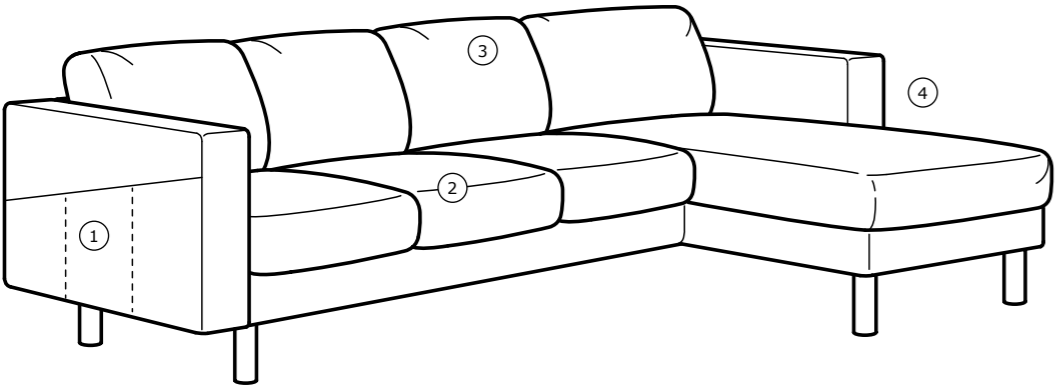

Choose your favourite sofa

Big or small. Colourful or neutral. NORSBORG sofa comes in many shapes, styles and sizes – so you can always choose the sofa that suits you and your family best. The covers are hardwearing, removable and machine-washable. The legs are made of solid wood and extra high so that you can easily vacuum under the sofa. And on the side of the armrests there are practical storage pockets for remote controls and other small things you want close at hand.

發掘更多資訊 See more at:
IKEA.com.hk

購物小提示 GOOD TO KNOW

1. 扶手旁的實用貯物袋能擺放遙控器及其他細小物件。
2. 高回彈力泡膠座墊耐用柔軟，非常舒適，內填物料能迅速回復原狀。
3. 雙面背墊內填聚酯纖維，為背部提供柔軟承托，加倍耐用。
4. 記得為NORSBORG梳化加裝扶手。

1. You can store remote controls and other smaller items in the practical pockets on the side of the armrests.
2. Seat cushions with high resilience foam that is soft, comfortable and durable. The filling quickly regain its shape when you stand up.
3. Reversible back cushions filled with polyester fibres provide soft support for your back and two different sides to wear.
4. Always end your NORSBORG combination with an armrest.