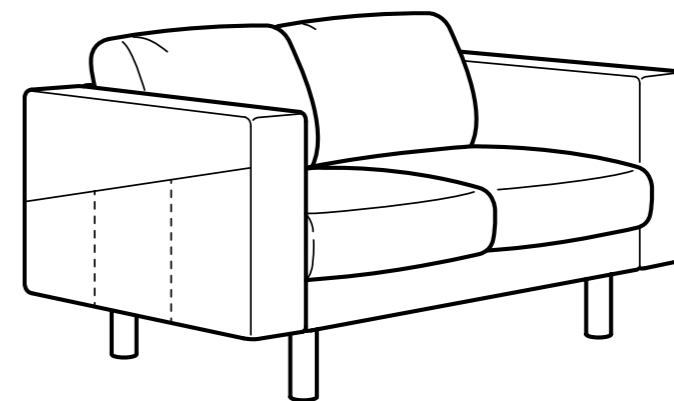

購物指南 BUYING GUIDE

NORSBORG

梳化系列 Seating series

功能/組件

兩座位組合
三座位組合
躺椅組合
扶手
梳化腳

FUNCTIONS/PARTS

2-seat section
3-seat section
Chaise longue section
Armrest
Legs

可更換椅套
Removable cover

多款椅套款式
Choice of cover

可機洗椅套
Washable cover

可選擇椅腳
Choice of legs

詳情請參閱品質保證單張
Read more in the
guarantee leaflet.

兩座位梳化由
2-seat sofa from

\$2,990起

(992.398.18)

全家合用的舒適梳化

NORSBORG梳化適合大小家庭，既舒適又實用，而且形狀、款式及大小齊備。柔軟舒適的座椅讓人徹底放鬆，略高的扶手則提供最佳的倚靠，加上容易拆下清洗的耐用梳化套，更是物超所值。

選擇心水梳化

毋須再為尺寸及顏色而苦惱，NORSBORG梳化的形狀、款式及尺寸一應俱全，方便挑選最適合自己與家人的完美梳化。耐用的梳化套可以拆下機洗，而且加高實木椅腳增加梳化底部與地板的距離，方便打掃。扶手側面更設有實用貯物袋，可放置遙控器及其他雜物，讓它們都近在手邊。

Relaxing sofa for the whole family

NORSBORG sofa is the perfect family sofa. It's both comfortable and practical and comes in many different shapes, styles and sizes. The soft, cosy comfort invites everyone to relax and the slightly higher armrests make it extra tempting to curl up in the corner. Plus, the cover is hardwearing and easy to remove and wash – so your family gets a lot of sofa time for the money.