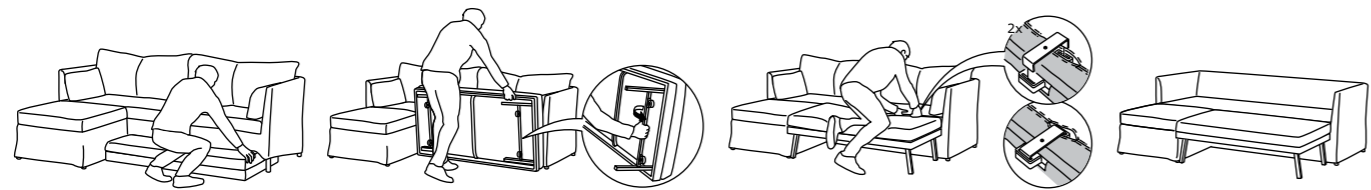

發掘更多資訊 See more at :
IKEA.com.hk

如何打開 HOW TO CONVERT

要將SANDBACKEN梳化床變成寬敞舒適的床十分簡單。先拉出底框，然後打開椅腳，將底框放在適當的位置，並與梳化扣合。這樣就大功告成，可好好享受每晚舒適睡眠。

It's easy to transform SANDBACKEN sofa-bed into a spacious and comfortable bed. First, pull out the underframe. Then simply fold out the legs and position the underframe in place and attach it to the sofa – now the bed is ready for a good night's sleep.