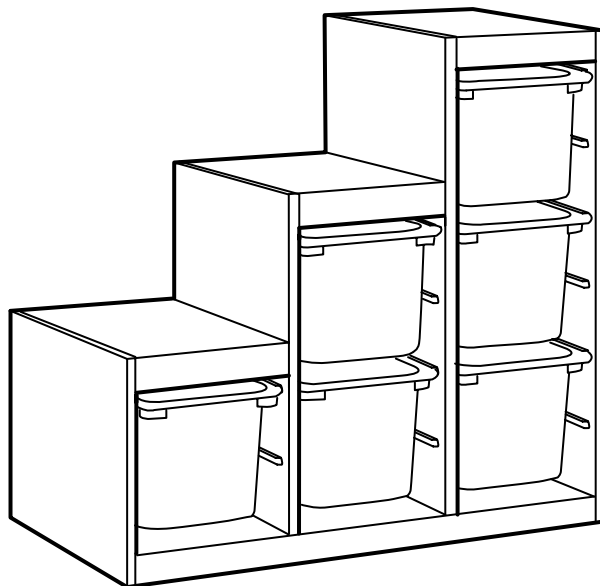

TROFAST

貯物系列 Storage series

設計

Mia Gammelgaard
Studio Copenhagen

物料

TROFAST櫃框及層板有實心松木、黑色箔面及白色箔面三款；貯物箱由塑膠製造。

保養說明

櫃框可用濕布清抹，再用乾淨乾布抹乾。貯物箱清潔容易，需要時用清水沖洗即可。膠抽屜可用濕布和溫和清潔劑拭擦乾淨，再用乾布抹乾。

安全指引

要孩子乖乖聽話有時難比登天，他們總是喜歡到處爬，東摸摸，西碰碰。為及安全，防止傢具傾倒，應使用內附的固定配件把高度超過60cm的貯物傢具固定在牆壁上，防止傢具翻倒。

DESIGN

Mia Gammelgaard
Studio Copenhagen

MATERIAL

TROFAST frames and shelves are available in solid pine, black foil and white foil. The storage boxes are made of plastic.

CARE INSTRUCTIONS

You can clean the frame with a damp cloth; then simply wipe dry with a dry cloth. The plastic storage boxes are extra easy to keep clean - just rinse them with water when necessary. The plastic drawers can be wiped clean with a cloth dampened in a mild cleaner. Wipe dry with a dry cloth.

SAFETY

Children rarely do what you expect them to do. They climb, clamber and play with things in ways that are often difficult to foresee. For that reason, always use the wall anchors supplied to secure all storage furniture that is more than 60cm in height safely to the wall.

此組合價格由
This combination price from:

$779起

TROFAST 玩具貯物組合

孩子需要玩耍的空間，所以家長需要TROFAST這出色的玩具貯物組合。無論孩子愛玩愛爬抑或愛坐，TROFAST也一樣靈活實用。

靈活組合

TROFAST的貯物箱有不同大小和顏色，櫃框更經過特別設計，能配合您的貯物需要，放置不同大小的貯物箱和層架。孩子更可輕易拿著貯物箱四處走，把最愛的玩具時刻帶在身邊。

TROFAST - toy storage

Children need room to play. That's why you need good toy storage like TROFAST. It's a flexible system made for the children to play, climb or sit on.

Build - and rebuild

The TROFAST boxes come in different sizes and colours. The frames are designed so that boxes of different sizes and shelves can be placed at a convenient distance from each other - all according to your storage needs. TROFAST boxes are also easy for your child to carry - a good thing when the toys are quickly needed somewhere else than the children's room.

發掘更多資訊 See more at:
IKEA.com.hk