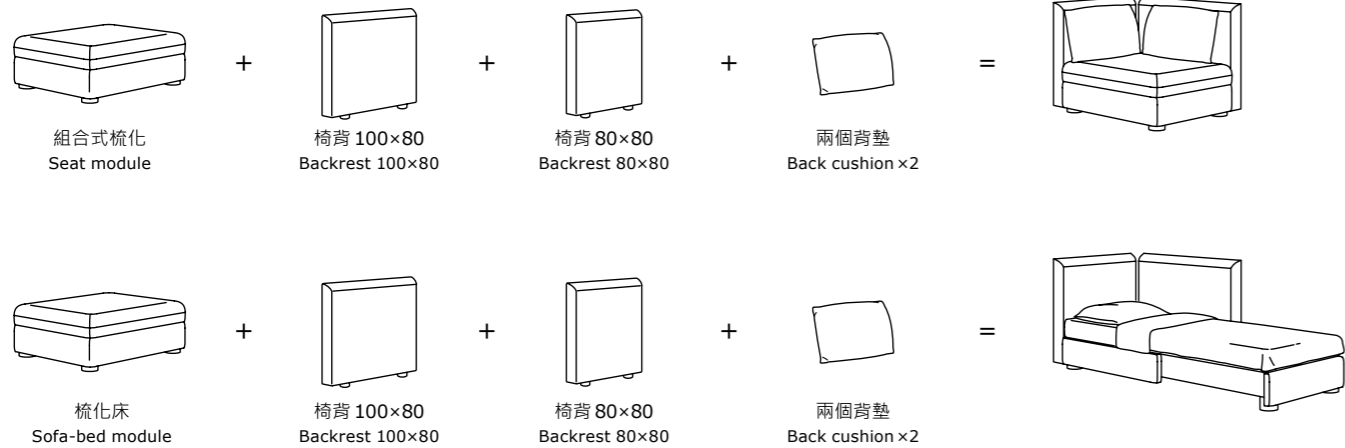

如何組合 HOW TO BUILD

VALLENTUNA梳化系列包括多款可自由配搭的獨立組件，變出不同形狀或尺寸，為您提供無窮想像空間，打造切合所需的梳化，更可隨時隨地轉換造型，配合家居布置及生活風格。您可增添貯物空間或梳化床，亦可挑選最合心意的梳化套，探索無限可能，打造獨一無二的梳化。

VALLENTUNA sofa series consists of free-standing modules that can be combined into any shape or size. This flexibility makes it easy to tailor a sofa for your own needs, home and lifestyle – and change it whenever you want. You can add functions like storage or beds, and choose covers to suit your style. The possibilities of creating a unique and personal combination are endless.

購物小提示 GOOD TO KNOW

		清洗指引 Washing instructions	抗磨能力(次數) Resistance to abrasion (cycles)
ORRSTA	紋理質感細緻。 Subtle structure.		20,000
HILLARED	混合多種纖維，帶有色調紗染效果。 Multi-fibre blended and tonal yarn dyed structure.		30,000
MURUM	塗層布料，以棉及聚酯纖維製成的固定椅套，表面為聚氨酯塗層。建議使用吸塵機清潔。輕微污漬可用沾濕水或溫和視水的海綿清潔。 Coated fabric. Fixed cover in cotton and polyester, coated with polyurethane. Vacuum clean. Light stains can be removed with a sponge damped in water or a mild soapy solution.		50,000

組合示範 COMBINATIONS

尺寸：闊 × 深 × 高
Size: width × depth × height

VALLENTUNA 組合化梳化連扶手 seat module with backrests

總尺寸 Overall size: 113×93×84cm

總售價連椅套 Total price including cover

ORRSTA 淺灰色 light grey	492.774.45	$2,950
ORRSTA 橄欖綠色 olive green	492.774.31	$2,950
HILLARED 深灰色 dark grey	892.769.72	$3,450
HILLARED 淺藍色 light blue	392.774.17	$3,450
MURUM 黑色 black	192.774.75	$3,800
MURUM 白色 white	992.774.81	$3,800

此組合所需用的組件 Parts included in this combination

組合式梳化 80×100cm Seat module 80×100cm	× 1
椅背 80×80cm backrest 80×80cm	× 1
椅背 100×80cm backrest 100×80cm	× 1
背墊 back cushion	× 2

組合示範 COMBINATIONS

尺寸：闊 × 深 × 高
Size: width × depth × height

VALLENTUNA 兩座位組合式梳化連梳化床 2-seat modular sofa with sofa-bed

總尺寸 Overall size: 186×213×84cm

* 組合後床的尺寸為闊80×長200cm * Full bed width and length 80×200cm.

VALLENTUNA 兩座位組合式梳化 2-seat modular sofa

總尺寸 Overall size: 186×113×84cm

VALLENTUNA 兩座位組合式梳化連兩張梳化床 2-seat modular sofa with 2 sofa-beds

總尺寸 Overall size: 186×213×84cm

* 組合後床的尺寸為闊80×長200cm * Full bed width and length 80×200cm.

VALLENTUNA 開放式三座位組合式梳化連梳化床 3-seat modular sofa with sofa-bed and with open end

總尺寸 Overall size: 373×93×84cm

* 組合後床的尺寸為闊80×長200cm * Full bed width and length 80×200cm.

總售價連椅套 Total price including cover

ORRSTA 淺灰色 light grey	092.770.32	$6,140
ORRSTA 橄欖綠色 olive green	592.776.47	$6,140
HILLARED 深灰色 dark grey	292.780.16	$7,090
HILLARED 淺藍色 light blue	392.776.53	$7,090
MURUM 黑色 black	092.776.59	$7,390
MURUM 白色 white	792.776.65	$7,390

此組合所需用的組件 Parts included in this combination

梳化床 80×100cm* Sofa-bed module 80×100cm*	× 1
組合式梳化連貯物格 80×80cm Seat module with storage 80×80cm	× 1
椅背 80×80cm Backrest 80×80cm	× 3
背墊 Back cushion	× 3

總售價連椅套 Total price including cover

ORRSTA 淺灰色 light grey	092.776.83	$5,900
ORRSTA 橄欖綠色 olive green	292.776.77	$5,900
HILLARED 深灰色 dark grey	292.770.50	$6,900
HILLARED 淺藍色 light blue	592.776.71	$6,900
MURUM 黑色 black	792.776.89	$7,600
MURUM 白色 white	492.776.95	$7,600

此組合所需用的組件 Parts included in this combination

組合式梳化 80×100cm Seat module 80×100cm	× 2
椅背 80×80cm Backrest 80×80cm	× 2
椅背 100×80cm Backrest 100×80cm	× 2
背墊 Back cushion	× 4