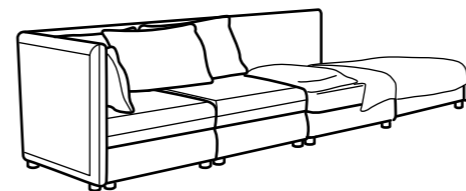

VALLENTUNA 開放式三座位組合式梳化連梳化床 3-seat modular sofa with sofa-bed and with open end

總尺寸 Overall size: 373×93×84cm

* 組合後床的尺寸為闊80×長200cm * Full bed width and length 80×200cm.

總售價連椅套 Total price including cover

ORRSTA 淺灰色 light grey	092.770.32	$6,140
ORRSTA 橄欖綠色 olive green	592.776.47	$6,140
HILLARED 深灰色 dark grey	292.780.16	$7,090
HILLARED 淺藍色 light blue	392.776.53	$7,090
MURUM 黑色 black	092.776.59	$7,390
MURUM 白色 white	792.776.65	$7,390

此組合所需用的組件 Parts included in this combination

梳化床 80×100cm* Sofa-bed module 80×100cm*	× 1
組合式梳化連貯物格 80×80cm Seat module with storage 80×80cm	× 1
椅背 80×80cm Backrest 80×80cm	× 3
背墊 Back cushion	× 3

總售價連椅套 Total price including cover

ORRSTA 淺灰色 light grey	092.776.83	$5,900
ORRSTA 橄欖綠色 olive green	292.776.77	$5,900
HILLARED 深灰色 dark grey	292.770.50	$6,900
HILLARED 淺藍色 light blue	592.776.71	$6,900
MURUM 黑色 black	792.776.89	$7,600
MURUM 白色 white	492.776.95	$7,600

此組合所需用的組件 Parts included in this combination

組合式梳化 80×100cm Seat module 80×100cm	× 2
椅背 80×80cm Backrest 80×80cm	× 2
椅背 100×80cm Backrest 100×80cm	× 2
背墊 Back cushion	× 4

總售價連椅套 Total price including cover

ORRSTA 淺灰色 light grey	592.777.13	$8,280
ORRSTA 橄欖綠色 olive green	792.777.07	$8,280
HILLARED 深灰色 dark grey	992.770.80	$9,480
HILLARED 淺藍色 light blue	092.777.01	$9,480
MURUM 黑色 black	292.777.19	$9,780
MURUM 白色 white	992.777.25	$9,780

此組合所需用的組件 Parts included in this combination

梳化床 80×100cm* Sofa-bed module 80×100cm*	× 2
椅背 80×80cm Backrest 80×80cm	× 2
椅背 100×80cm Backrest 100×80cm	× 2
背墊 Back cushion	× 4

總售價連椅套 Total price including cover

ORRSTA 淺灰色 light grey	392.779.31	$8,340
ORRSTA 橄欖綠色 olive green	592.779.25	$8,340
HILLARED 深灰色 dark grey	092.769.66	$9,640
HILLARED 淺藍色 light blue	892.779.19	$9,640
MURUM 黑色 black	092.779.37	$10,090
MURUM 白色 white	892.779.43	$10,090

此組合所需用的組件 Parts included in this combination

梳化床 80×100cm* Sofa-bed module 80×100cm*	× 1
組合式梳化連貯物格 80×80cm Seat module with storage 80×80cm	× 2
椅背 80×80cm Backrest 80×80cm	× 3
椅背 100×80cm Backrest 100×80cm	× 1
背墊 Back cushion	× 4