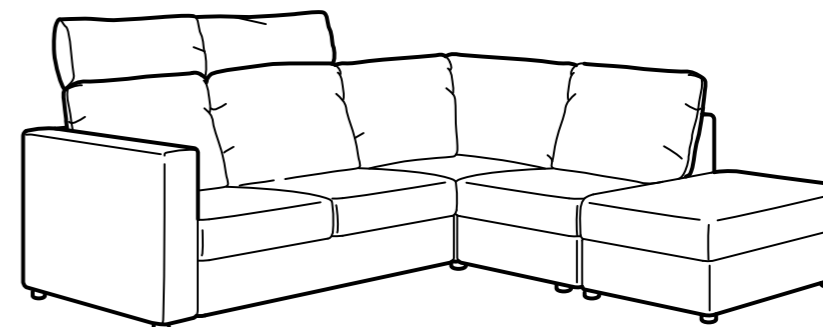

購物指南 BUYING GUIDE

VIMLE

梳化系列 Sofa series

組件

扶手
單座位梳化
兩座位梳化
三座位梳化
兩座位梳化床
頭墊
角位梳化
躺椅組合(可貯物)
腳凳(可貯物)

MODELS

Armrest
1-seat section
2-seat section
3-seat section
2-seat sofa-bed section
Headrest
Corner section
Chaise longue section with storage
Footstool with storage

可更換椅套
Removable cover

多款椅套款式
Choice of cover

可按需要自由組合
Can be customised to suit your needs

可貯物式躺椅及腳凳
Storage in chaise longue and footstool

詳情請參閱品質保證單張
Read more in the guarantee leaflet.

打造個人風格

隨喜好打造專屬的VIMLE梳化系列，使梳化組合每天都百看不厭。挑選適合的梳化尺寸和形狀，迎合個人需要和家居布置，從經典的兩座位梳化到寬敞的開放式U型梳化，任意配搭出理想的梳化組合。躺椅和腳凳更備有實用的貯物空間，收納被舖和雜誌等家居物品。所有布套既耐用又容易保養，您可挑選喜歡的布套，增添個人風格。

Create your personal favourite

You can customise VIMLE sofa series as you like so that you can enjoy it for a long time. Select the size and shape to fit both your needs and the look of your home. You can create anything from a timeless 2-seat sofa to a spacious U-shaped sofa with an open end. The chaise longue and footstool have practical storage space for things like throws and magazines. You add the final touch with a cover that you like – all covers are durable and easy-care.